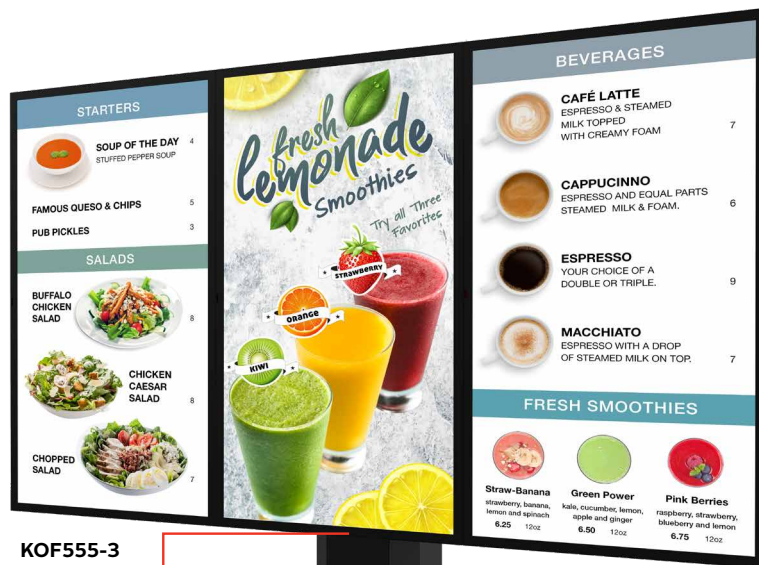

- Speaker/Microphone Kit (KOF-OPT-SPK)
- Media Player Storage Fan (KOF-OPT-FAN)
- Internal Media Player Shelf (KOF-OPT-SHELF)
- Power Distribution Unit (KOF-OPT-ELECTRICAL)

# Outdoor Digital Menu Boards

SUPPORT 55" PEERLESS-AV® XHB554, SAMSUNG OH55F/A & LG 55XE4F-M OUTDOOR DISPLAY(S)

Increase drive-thru sales and promote order efficiency with Peerless-AV's Outdoor Digital Menu Boards, designed to support 55" Peerless-AV® XHB554, Samsung OH55F/A and LG 55XE4F-M Outdoor Displays. These all-weather rated, outdoor units offer a low operating cost, modular design, and an easy, two-man installation process. By making the switch to digital, with Peerless-AV's Outdoor Digital Menu Boards, you will no longer need to manually update static menu content throughout the day. Instead, the digital content can be updated remotely and in real-time, creating a seamless drive-thru experience for customers and a more efficient restaurant.