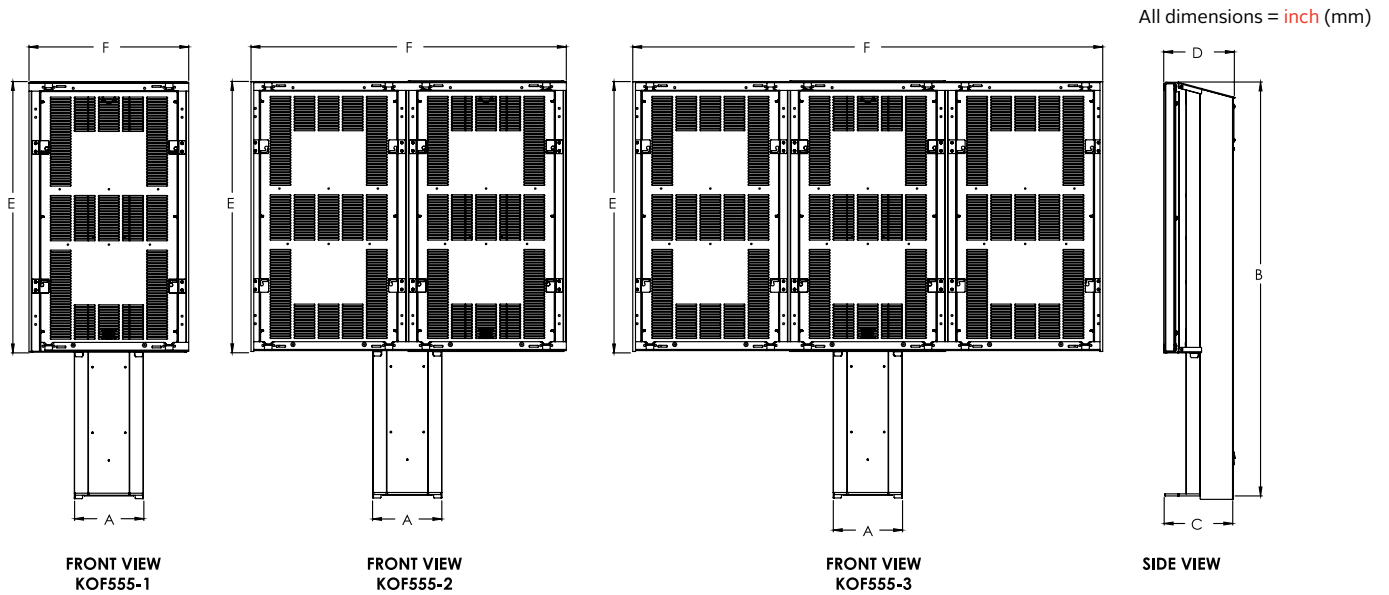

Product Specifications

MODEL NUMBERS	DIMENSIONS (W x H x D)	PRODUCT WEIGHT	FINISH	AVAILABLE COLORS
KOF555-1	28.54" x 75.67" x 13.01" (725 x 1922 x 331mm)	132lb (60kg)	Textured Powder Coat	Black
KOF555-2	57.17" x 75.67" x 13.01" (1452 x 1922 x 331mm)	163lb (74kg)		
KOF555-3	85.97" x 75.67" x 13.01" (2184 x 1922 x 331mm)	194lb (88kg)		

Package Specifications

MODEL NUMBERS	PACKAGE SIZE (W x H x D)	PACKAGE SHIP WEIGHT	PACKAGE UPC CODE	PACKAGE CONTENTS	UNITS IN PACKAGE
KOF555-1	38.00" x 84.00" x 27.00" (966 x 2134 x 686mm)	185lb (84kg)	735029341840	Digital Menu Board Enclosure, Mounting Hardware and Instructions	1
KOF555-2	60.00" x 84.00" x 40.00" (1524 x 2134 x 1016mm)	224lb (102kg)	735029341857		
KOF555-3	96.00" x 84.00" x 48.00" (2438 x 2134 x 1219mm)	290lb (132kg)	735029341864		

Options (Sold Separately)

- **KOF-OPT-SPK:** Speaker/Microphone Kit
- **KOF-OPT-FAN:** Media Player Storage Fan
- **KOF-OPT-SHELF:** Internal Media Player Shelf
- **KOF-OPT-ELECTRICAL:** Power Distribution Unit

Accessories (Sold Separately)

1. **ACCK121:** Base Bolt Template
   - **KOF-OPT-SAM*:** Samsung OH55F/A Display Mounting /Airflow Kit for KOF555-1/2/3
   - **KOF-OPT-LG*:** LG 55XE4F Display Mounting /Airflow Kit for KOF555-1/2/3
2. **Required add-on for use with a Samsung or LG display. Additional purchase required.*

MODEL NO.	DIMENSION "A"	DIMENSION "B"	DIMENSION "C"	DIMENSION "D"	DIMENSION "E"	DIMENSION "F"
KOF555-1	12.65" (321mm)	75.67" (1922mm)	12.54" (319mm)	13.01" (331mm)	49.49" (1257mm)	28.54" (725mm)
KOF555-2	12.65" (321mm)	75.67" (1922mm)	12.54" (319mm)	13.01" (331mm)	49.49" (1257mm)	57.17" (1452mm)
KOF555-3	12.65" (321mm)	75.67" (1922mm)	12.54" (319mm)	13.01" (331mm)	49.49" (1257mm)	85.97" (2184mm)

Architect Specifications

The Outdoor Digital Menu Board shall be a Peerless-AV® model KOF555-1, -2, -3 and shall be located where indicated on the plans. Assembly and installation shall be done according to instructions provided by the manufacturer.

Visit peerless-av.com to see the complete line of AV solutions from Peerless-AV, including outdoor displays, kiosks, display mounts, projector mounts, carts/stands, and a full assortment of accessories.

Peerless-AV
2300 White Oak Circle
Aurora, IL 60502
USA
(800) 865-2112
(630) 375-5100

Peerless-AV EMEA
Unit 2 Curo Park
Frogmore, St. Albans
Hertfordshire, AL2 2DD
United Kingdom
+44 (0) 1923 200 100

Peerless-AV B.V.
Papendorpseweg 75
3528 BJ Utrecht
The Netherlands
+31 (0) 70 770 8037

Peerless-AV Latin America
Av. de las Industrias 413
Parque Industrial Escobedo
General Escobedo, N.L.,
México, 66062
+52 (81) 8384-8300